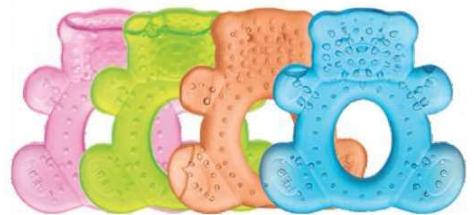

3m+

Baby My First Keys Rattle Cum Teether

3m+

PREMIUM

Baby Chewy Trinkets Soft Silicone Teether - Geometrical Shape

3m+

PREMIUM

Baby Chewy Trinkets Soft Silicone Teether - Goldfish Shape

WATER FILL TEETHERS

3m+

Baby Strawberry Shape Water Filled Teether

3m+

Baby Grapes Shape Water Filled Teether

AVAILABLE COLORS

3m+

Baby Teddy Shape Water Filled Teether

AVAILABLE COLORS

3m+

Baby Ring Shape Water Filled Teether

AVAILABLE COLORS

3m+

Baby Finger Shape Water Filled Teether

AVAILABLE COLORS

3m+